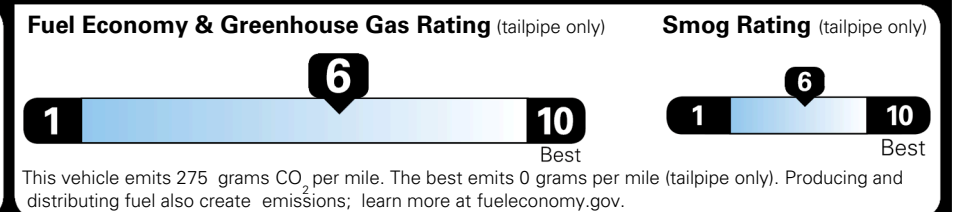

Actual results will vary for many reasons, including driving conditions and how you drive and maintain your vehicle. The average new vehicle gets 29 MPG and costs $8,500 to fuel over 5 years. Cost estimates are based on 15,000 miles per year at $ 3.30 per gallon. MPGe is miles per gasoline gallon equivalent. Vehicle emissions are a significant cause of climate change and smog.

fueleconomy.gov
Calculate personalized estimates and compare vehicles

Smartphone QR Code

GOVERNMENT 5-STAR SAFETY RATINGS

Overall Vehicle Score	Not Rated
Based on the combined rating of frontal, side and rollover. Should ONLY be compared to other vehicles of similar size and weight.	
Frontal	Driver ★ ★ ★ ★ ★
Crash	Passenger ★ ★ ★ ★
Based on the risk of injury in a frontal impact. Should ONLY be compared to other vehicles of similar size and weight.	
Side	Front seat Not Rated
Crash	Rear seat Not Rated
Star ratings based on the risk of injury in a side impact.	
Rollover	★ ★ ★ ★
Star ratings based on the risk of rollover in a single-vehicle crash.	

Star ratings range from 1 to 5 stars (★★★★★) with 5 being the highest.
Source: National Highway Traffic Safety Administration (NHTSA).
www.safercar.gov or 1-888-327-4236

Manufacturer's suggested retail price includes Manufacturer's recommended pre-delivery service. License and title fees, state and local taxes and other dealer installed options and accessories are not included in the manufacturer's suggested retail price.

PARTS CONTENT INFORMATION

FOR VEHICLES IN THIS CAR LINE U.S./CANADIAN PARTS CONTENT: 2 %

MAJOR SOURCES OF FOREIGN PARTS: KOREA: 90%

NOTE: PARTS CONTENT DOES NOT INCLUDE FINAL ASSEMBLY, DISTRIBUTION, OR OTHER NON-PARTS COSTS.

FOR THIS VEHICLE FINAL ASSEMBLY POINT: GWANGMYEONG, KOREA

COUNTRY OF ORIGIN ENGINE (MOTOR): KOREA

TRANSMISSION: KOREA