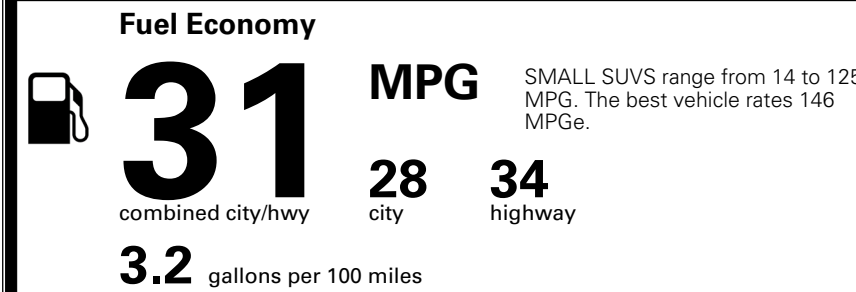

MSRP INCLUDING OPTIONS \$ 28,600.00

INLAND FREIGHT AND HANDLING \$ 1,495.00

TOTAL MANUFACTURER'S SUGGESTED RETAIL PRICE ▶ \$ 30,095.00

TOTAL ADDITIONAL WEIGHT: 16.9

EPA DOT Fuel Economy and Environment

Gasoline Vehicle