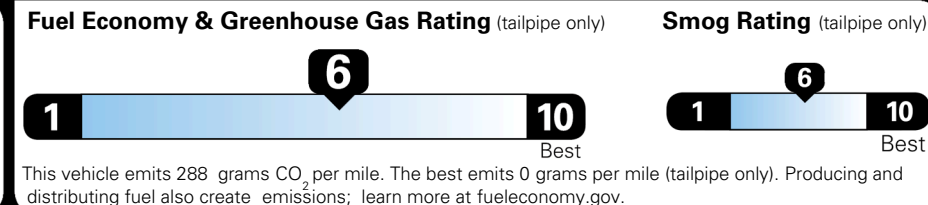

Actual results will vary for many reasons, including driving conditions and how you drive and maintain your vehicle. The average new vehicle gets 29 MPG and costs $8,500 to fuel over 5 years. Cost estimates are based on 15,000 miles per year at $ 3.30 per gallon. MPGe is miles per gasoline gallon equivalent. Vehicle emissions are a significant cause of climate change and smog.

fueleconomy.gov

Calculate personalized estimates and compare vehicles

GOVERNMENT 5-STAR SAFETY RATINGS

Overall Vehicle Score ★★★★★

Based on the combined rating of frontal, side and rollover. Should ONLY be compared to other vehicles of similar size and weight.

Frontal Driver ★★★★★

Crash Passenger ★★★★★

Based on the risk of injury in a frontal impact. Should ONLY be compared to other vehicles of similar size and weight.

Side Front seat ★★★★★

Crash Rear seat ★★★★★

Star ratings based on the risk of injury in a side impact.

Rollover ★★★★★

Star ratings based on the risk of rollover in a single-vehicle crash.

Star ratings range from 1 to 5 stars (★★★★★) with 5 being the highest.

Source: National Highway Traffic Safety Administration (NHTSA).

www.safercar.gov or 1-888-327-4236

Manufacturer's suggested retail price includes Manufacturer's recommended pre-delivery service. License and title fees, state and local taxes and other dealer installed options and accessories are not included in the manufacturer's suggested retail price.

PARTS CONTENT INFORMATION

FOR VEHICLES IN THIS CAR LINE U.S./CANADIAN PARTS CONTENT: 3 %

MAJOR SOURCES OF FOREIGN PARTS: KOREA: 90%

NOTE: PARTS CONTENT DOES NOT INCLUDE FINAL ASSEMBLY, DISTRIBUTION, OR OTHER NON-PARTS COSTS.

FOR THIS VEHICLE FINAL ASSEMBLY POINT: GWANGJU, KOREA

COUNTRY OF ORIGIN

ENGINE (MOTOR): KOREA

TRANSMISSION: KOREA

*Additional terms and conditions apply.

**Kia Connect may be currently unavailable for some Model Year 2022 and newer vehicles sold or purchased in Massachusetts; please see owners.kia.com for more information.

NOTE: When you purchase this vehicle, Kia America, Inc. collects personal information you provide to the dealership. For information on our collection and use of personal information and your rights, please see our Privacy Policy on www.kia.com.