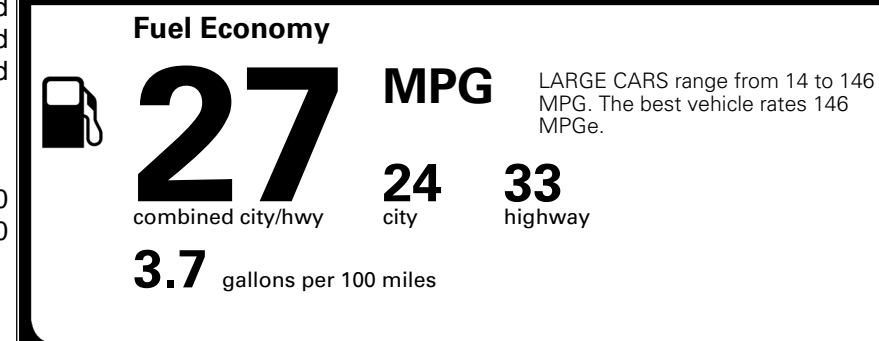

TOTAL MANUFACTURER'S SUGGESTED RETAIL PRICE ▶

\$ 34,460.00

TOTAL ADDITIONAL WEIGHT: 2.3

EPA DOT Fuel Economy and Environment

Gasoline Vehicle

You spend \$750 more in fuel costs over 5 years compared to the average new vehicle.