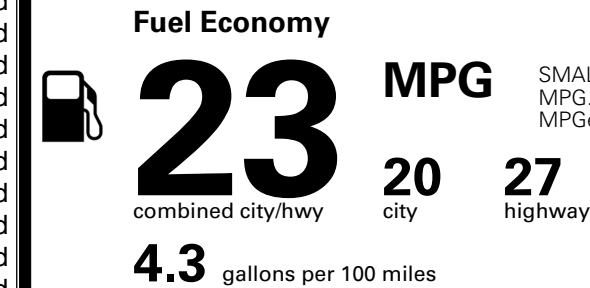

EPA DOT Fuel Economy and Environment

Gasoline Vehicle

SMALL SUVs range from 14 to 125 MPG. The best vehicle rates 146 MPGe.

You spend $2,250 more in fuel costs over 5 years compared to the average new vehicle.

Annual fuel cost $2,150

Fuel Economy & Greenhouse Gas Rating (tailpipe only) **Smog Rating** (tailpipe only)