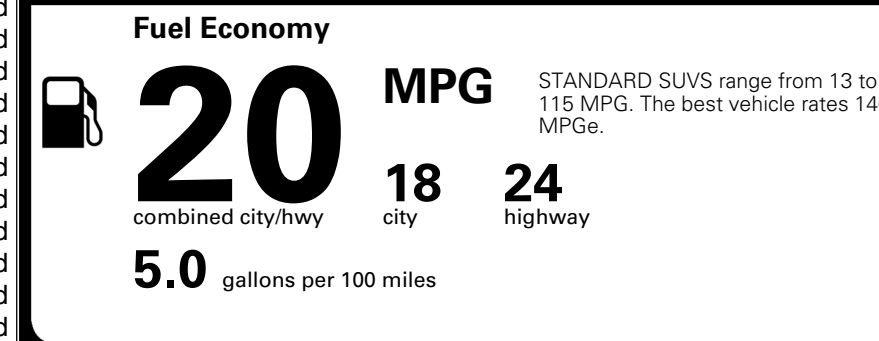

INLAND FREIGHT AND HANDLING

\$ 1,545.00

TOTAL MANUFACTURER'S SUGGESTED RETAIL PRICE ▶

\$ 49,255.00

TOTAL ADDITIONAL WEIGHT: 20.9

EPA DOT Fuel Economy and Environment

Gasoline Vehicle

You spend \$3,500 more in fuel costs over 5 years compared to the average new vehicle.