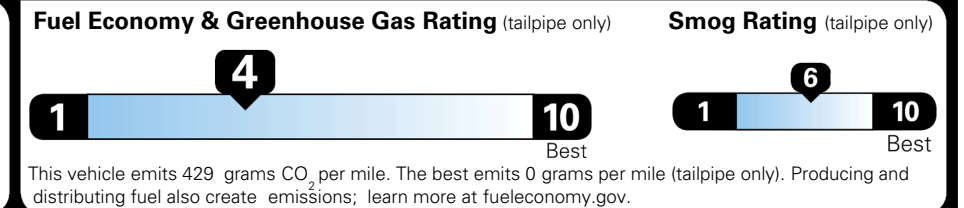

Actual results will vary for many reasons, including driving conditions and how you drive and maintain your vehicle. The average new vehicle gets 29 MPG and costs $8,000 to fuel over 5 years. Cost estimates are based on 15,000 miles per year at $ 3.10 per gallon. MPGe is miles per gasoline gallon equivalent. Vehicle emissions are a significant cause of climate change and smog.

fueleconomy.gov

Calculate personalized estimates and compare vehicles

GOVERNMENT 5-STAR SAFETY RATINGS

Overall Vehicle Score		Not Rated
Based on the combined rating of frontal, side and rollover. Should ONLY be compared to other vehicles of similar size and weight.		
Frontal	Driver	Not Rated
Crash	Passenger	Not Rated
Based on the risk of injury in a frontal impact. Should ONLY be compared to other vehicles of similar size and weight.		
Side	Front seat	Not Rated
Crash	Rear seat	Not Rated
Star ratings based on the risk of injury in a side impact.		
Rollover		Not Rated
Star ratings based on the risk of rollover in a single-vehicle crash.		

Star ratings range from 1 to 5 stars (★★★★★) with 5 being the highest.
Source: National Highway Traffic Safety Administration (NHTSA).
www.safercar.gov or 1-888-327-4236

Manufacturer's suggested retail price includes Manufacturer's recommended pre-delivery service. License and title fees, state and local taxes and other dealer installed options and accessories are not included in the manufacturer's suggested retail price.

PARTS CONTENT INFORMATION

FOR VEHICLES IN THIS CAR LINE U.S./CANADIAN PARTS CONTENT: 50 %

MAJOR SOURCES OF FOREIGN PARTS: KOREA: 35%

NOTE: PARTS CONTENT DOES NOT INCLUDE FINAL ASSEMBLY, DISTRIBUTION, OR OTHER NON-PARTS COSTS.

FOR THIS VEHICLE FINAL ASSEMBLY POINT: WEST POINT, GA, USA

COUNTRY OF ORIGIN ENGINE (MOTOR): KOREA
TRANSMISSION: USA