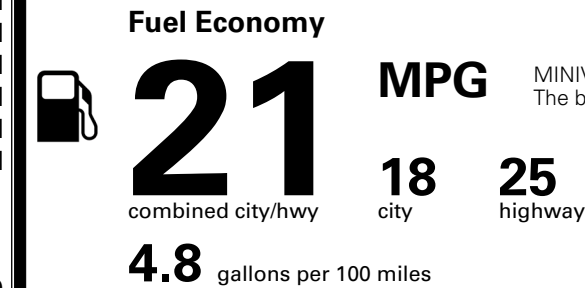

Included
 Included
 Included
 Included
 Included

\$495.00
 \$285.00
 \$400.00
 \$45.00
 \$160.00
 \$75.00
 \$80.00

MSRP INCLUDING OPTIONS

\$ 40,930.00

INLAND FREIGHT AND HANDLING

\$ 1,545.00

TOTAL MANUFACTURER'S SUGGESTED RETAIL PRICE ▶

\$ 42,475.00

EPA DOT Fuel Economy and Environment

Gasoline Vehicle

MINIVANS range from 20 to 83 MPG. The best vehicle rates 146 MPGe.

You spend \$3,250 more in fuel costs over 5 years compared to the average new vehicle.