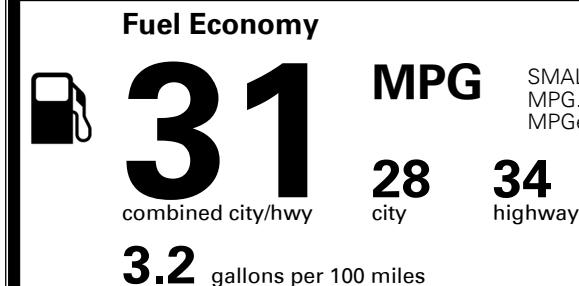

EPA DOT Fuel Economy and Environment

Gasoline Vehicle

SMALL SUVs range from 14 to 125 MPG. The best vehicle rates 146 MPGe.

You save $500
in fuel costs over 5 years compared to the average new vehicle.

Annual fuel cost $1,600