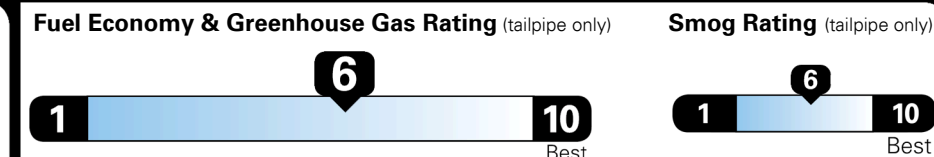

This vehicle emits 288 grams CO₂ per mile. The best emits 0 grams per mile (tailpipe only). Producing and distributing fuel also create emissions; learn more at fueleconomy.gov.

Actual results will vary for many reasons, including driving conditions and how you drive and maintain your vehicle. The average new vehicle gets 29 MPG and costs $8,500 to fuel over 5 years. Cost estimates are based on 15,000 miles per year at $ 3.30 per gallon. MPGe is miles per gasoline gallon equivalent. Vehicle emissions are a significant cause of climate change and smog.

fueleconomy.gov

Calculate personalized estimates and compare vehicles

GOVERNMENT 5-STAR SAFETY RATINGS

Overall Vehicle Score ★ ★ ★ ★ ★

Based on the combined rating of frontal, side and rollover. Should ONLY be compared to other vehicles of similar size and weight.

Frontal Driver ★ ★ ★ ★ ★

Crash Passenger ★ ★ ★ ★

Based on the risk of injury in a frontal impact. Should ONLY be compared to other vehicles of similar size and weight.

Side Front seat ★ ★ ★ ★ ★

Crash Rear seat ★ ★ ★ ★ ★

Star ratings based on the risk of injury in a side impact.

Rollover ★ ★ ★ ★

Star ratings based on the risk of rollover in a single-vehicle crash.

Star ratings range from 1 to 5 stars (★★★★★) with 5 being the highest.

Source: National Highway Traffic Safety Administration (NHTSA).

www.safercar.gov or 1-888-327-4236

Manufacturer's suggested retail price includes Manufacturer's recommended pre-delivery service. License and title fees, state and local taxes and other dealer installed options and accessories are not included in the manufacturer's suggested retail price.

PARTS CONTENT INFORMATION

FOR VEHICLES IN THIS CAR LINE U.S./CANADIAN PARTS CONTENT: 3 %

MAJOR SOURCES OF FOREIGN PARTS: KOREA: 90%

NOTE: PARTS CONTENT DOES NOT INCLUDE FINAL ASSEMBLY, DISTRIBUTION, OR OTHER NON-PARTS COSTS.

FOR THIS VEHICLE FINAL ASSEMBLY POINT: GWANGJU, KOREA

COUNTRY OF ORIGIN

ENGINE (MOTOR): KOREA

TRANSMISSION: KOREA