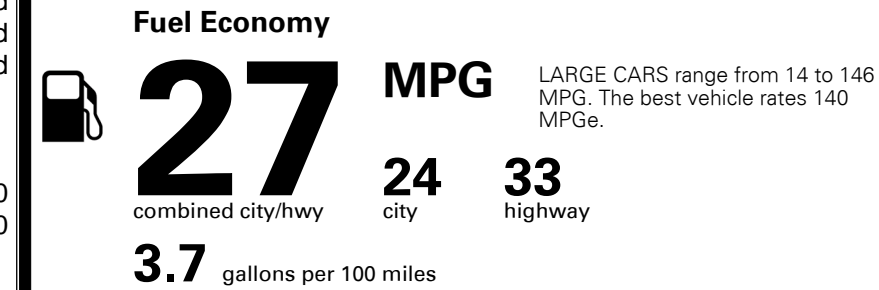

Included
 Included
 Included

\$695.00
 \$2,000.00

\$185.00
 \$120.00

MSRP INCLUDING OPTIONS

\$ 32,590.00

INLAND FREIGHT AND HANDLING

\$ 1,155.00

TOTAL MANUFACTURER'S SUGGESTED RETAIL PRICE ▶

\$ 33,745.00

TOTAL ADDITIONAL WEIGHT: 11.1

EPA DOT Fuel Economy and Environment

Gasoline Vehicle

You spend \$250 more in fuel costs over 5 years compared to the average new vehicle.

Annual fuel cost \$1,950