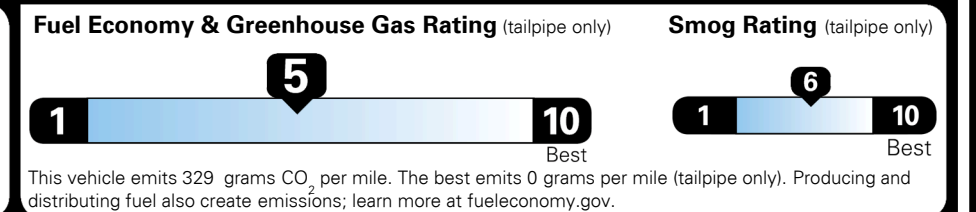

Included
 Included
 Included

\$695.00
 \$2,000.00

\$185.00
 \$120.00

MSRP INCLUDING OPTIONS

\$ 32,590.00

INLAND FREIGHT AND HANDLING

\$ 1,155.00

TOTAL MANUFACTURER'S SUGGESTED RETAIL PRICE ▶

\$ 33,745.00

TOTAL ADDITIONAL WEIGHT: 11.1

EPA DOT Fuel Economy and Environment

Gasoline Vehicle

You spend \$250 more in fuel costs over 5 years compared to the average new vehicle.

Annual fuel cost \$1,950