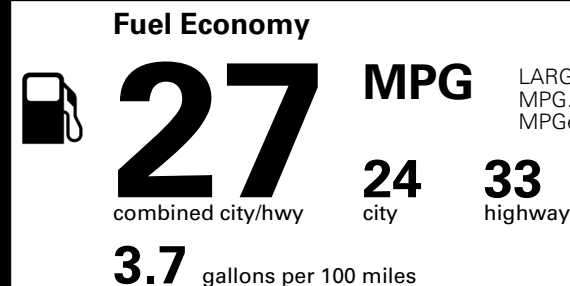

EPA DOT Fuel Economy and Environment

Gasoline Vehicle

You spend
\$750
 more in fuel costs
 over 5 years
 compared to the
 average new vehicle.

Annual fuel cost
\$1,850

This vehicle emits 329 grams CO₂ per mile. The best emits 0 grams per mile (tailpipe only). Producing and distributing fuel also create emissions; learn more at fueleconomy.gov.